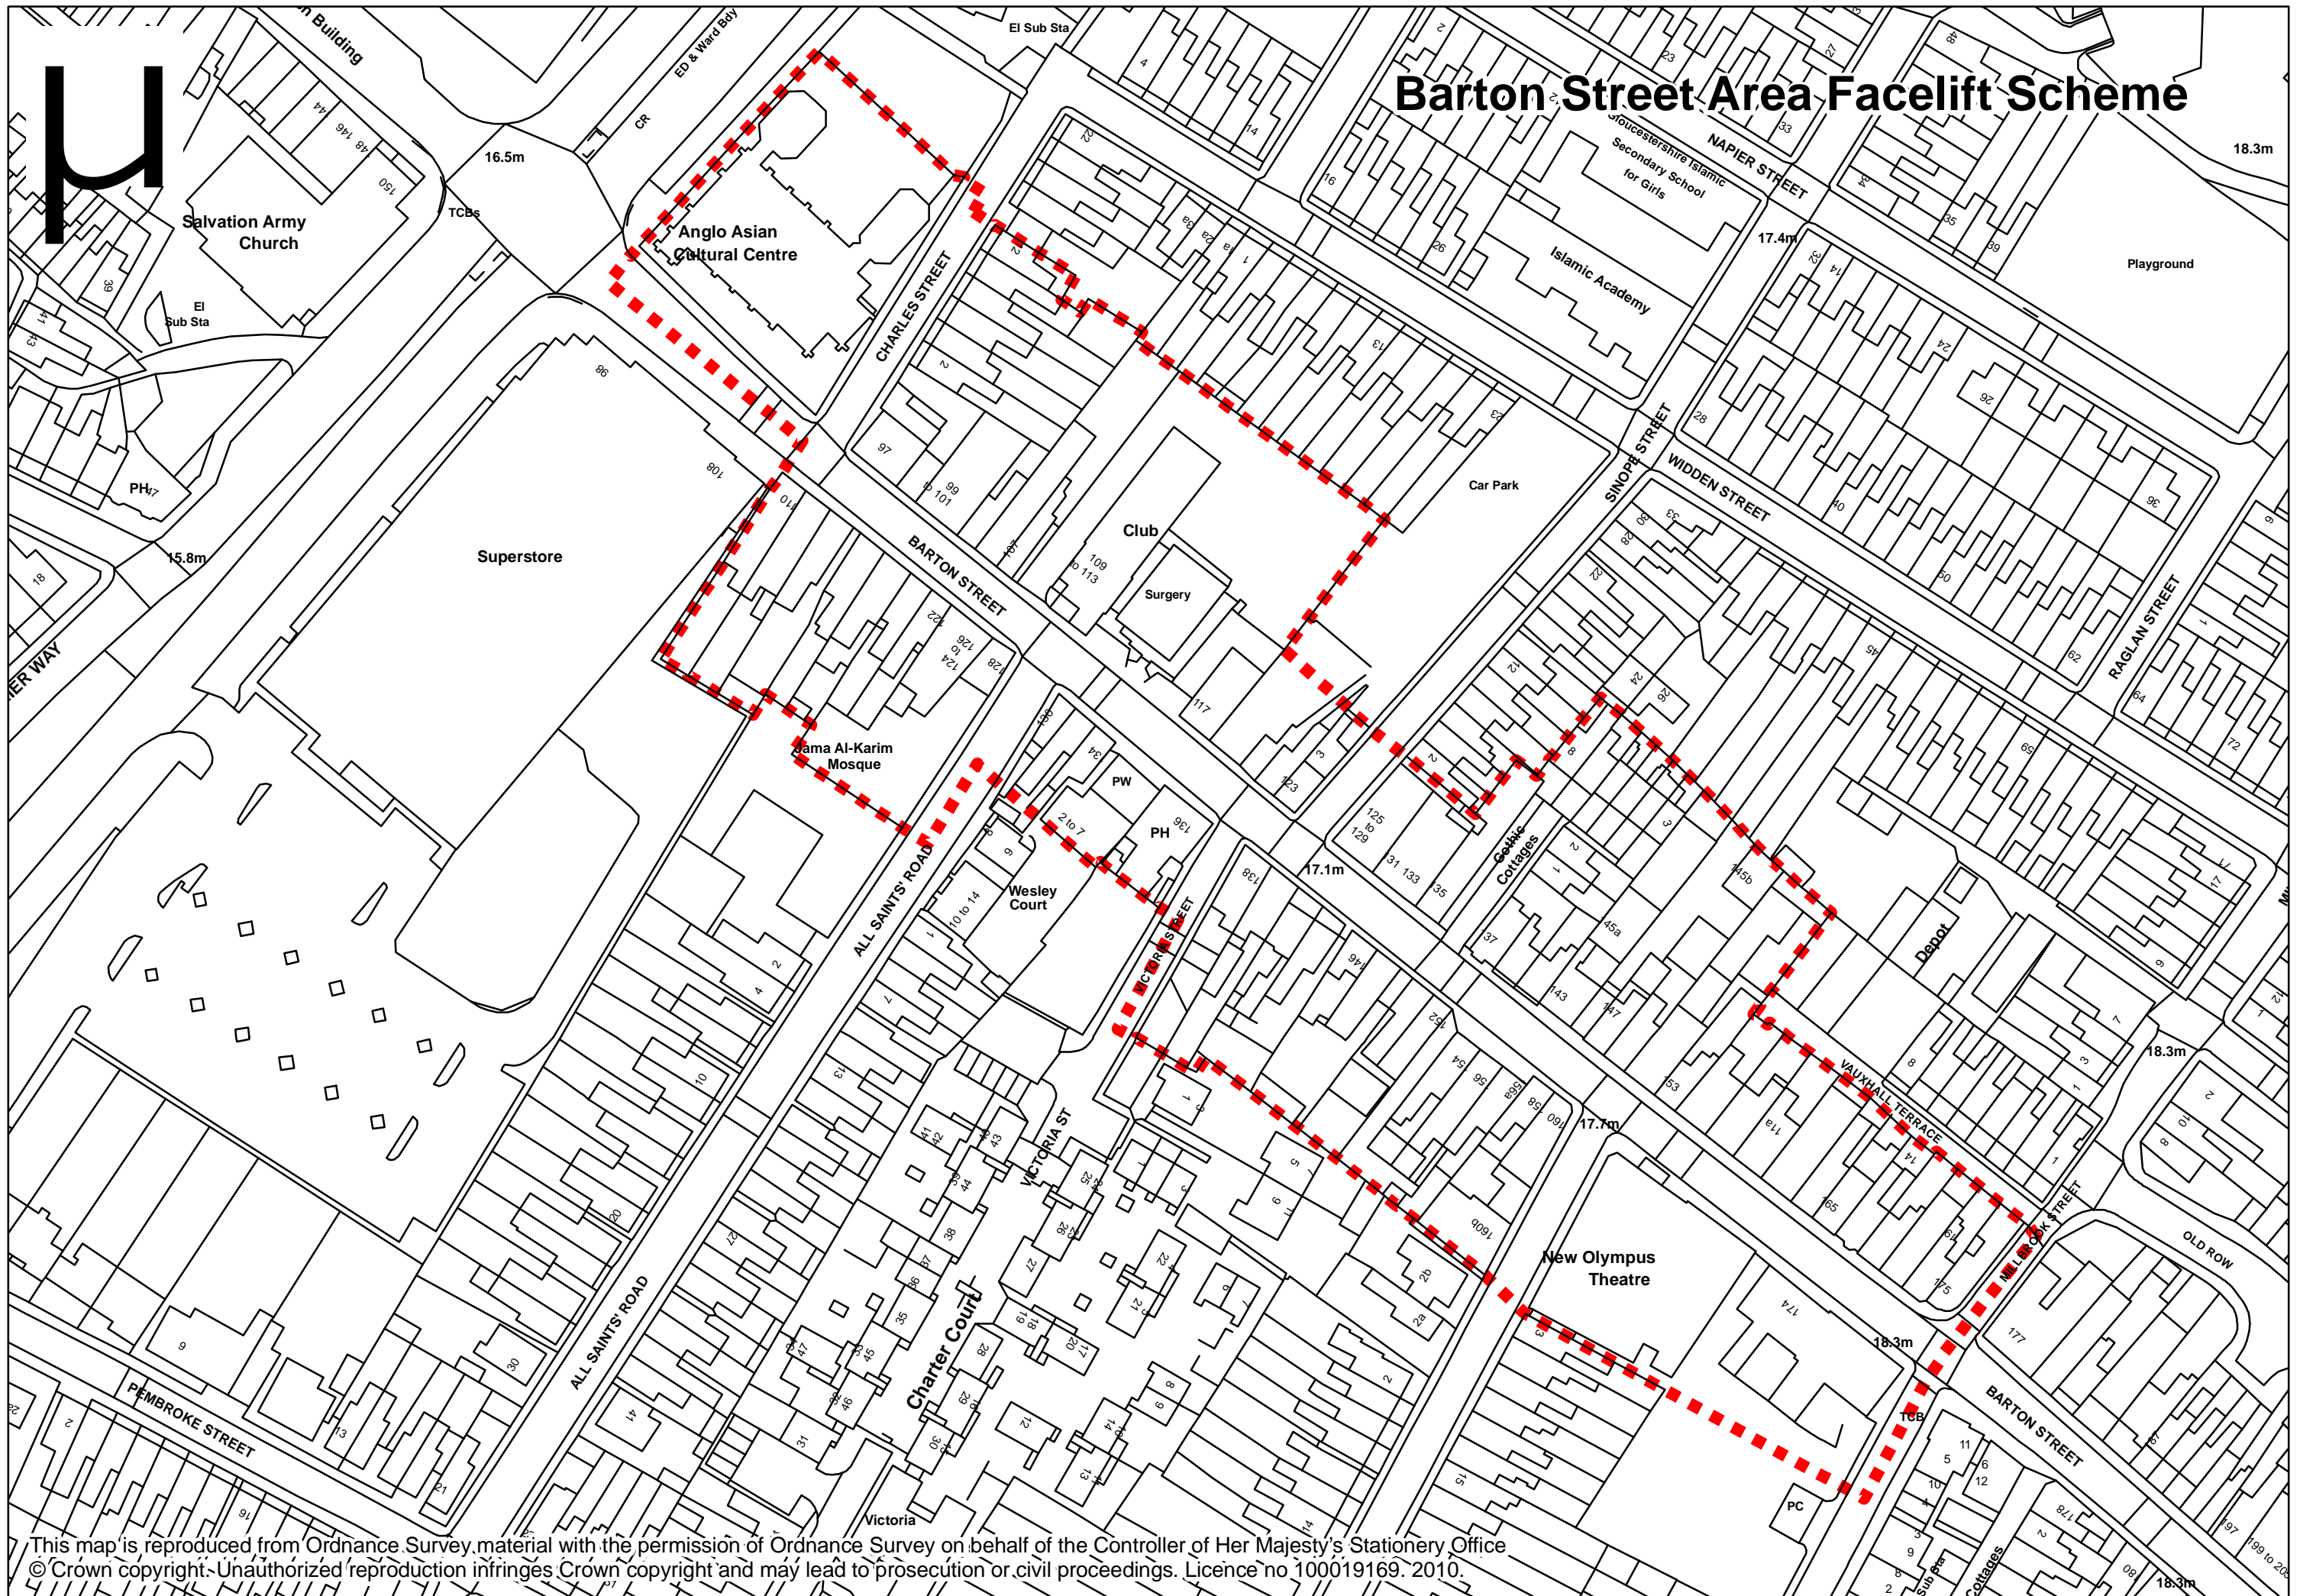

Barton Street Area Facelift Scheme

This map is reproduced from Ordnance Survey material with the permission of Ordnance Survey on behalf of the Controller of Her Majesty's Stationery Office
© Crown copyright. Unauthorized reproduction infringes Crown copyright and may lead to prosecution or civil proceedings. Licence no 100019169. 2010.