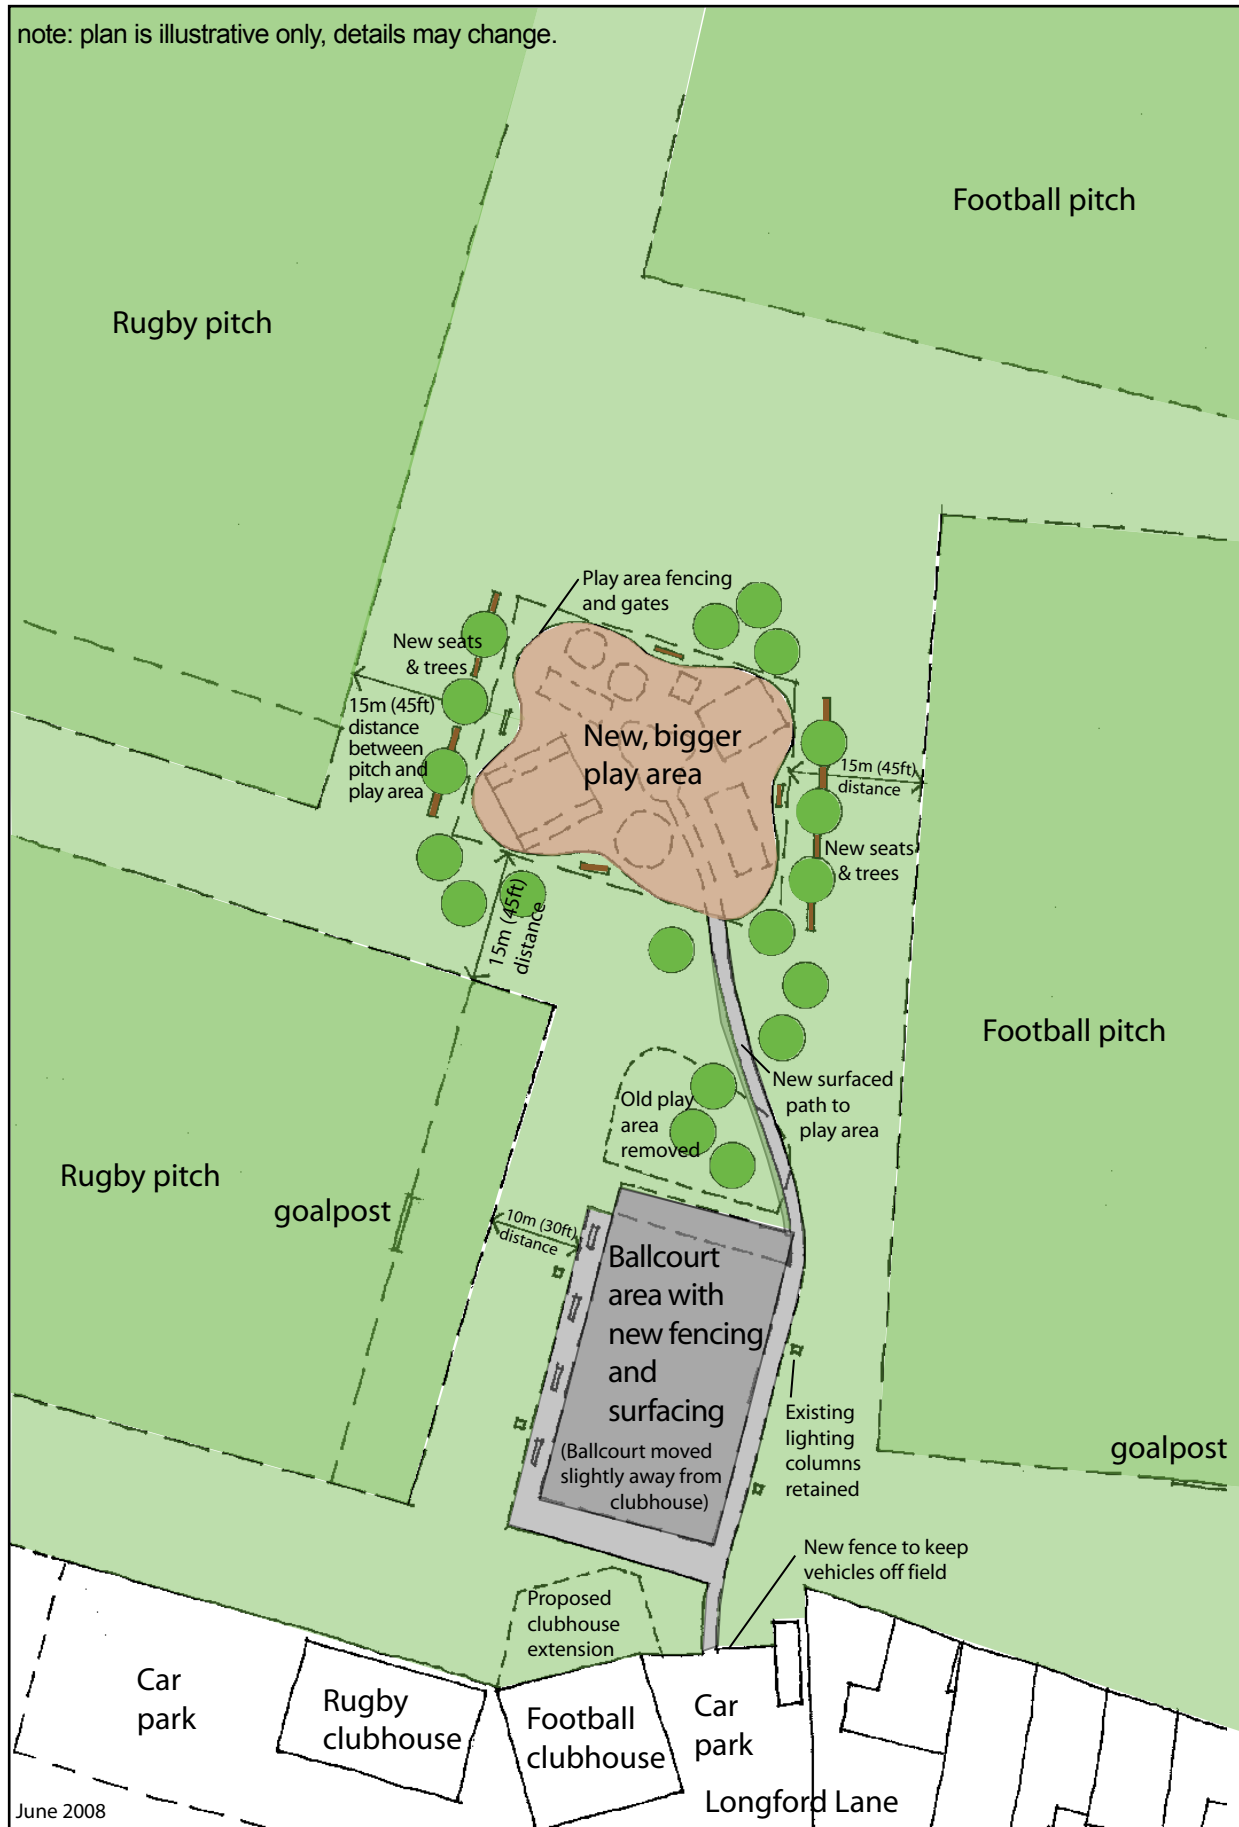

Gloucester City Council

Longlevens Recreation Ground (Longford Lane)

Proposed Play Area and Ball-court Layout Plan (not to scale)

note: plan is illustrative only, details may change.

June 2008

Longford Lane