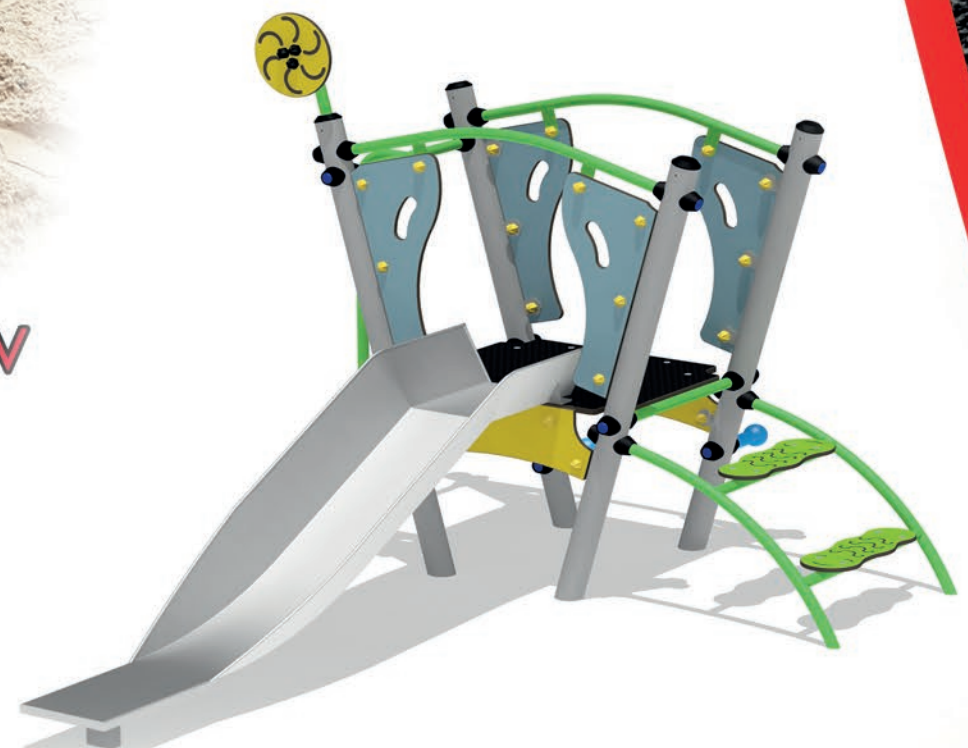

# Gloucester City Council

Buckenham Walk Toddler Play Area

design  
make  
play  
**SutcliffePlay**  
South West

02 - Dish Roundabout

04 - Charlie See-saw

05 - Minitown Chalet Unit

Metal climbing frame.  
Small and compact, this is a one tower unit with many activities.  
Stepping or climbing up to the platform to play with the spinning windmill, children can then descend using the slide.

WOW!!!!

AWESOME!!

Weee!

Whoosh!

- Physical Development
- Role Play & Imagination
- Social
- Object
- Creative
- Inclusive