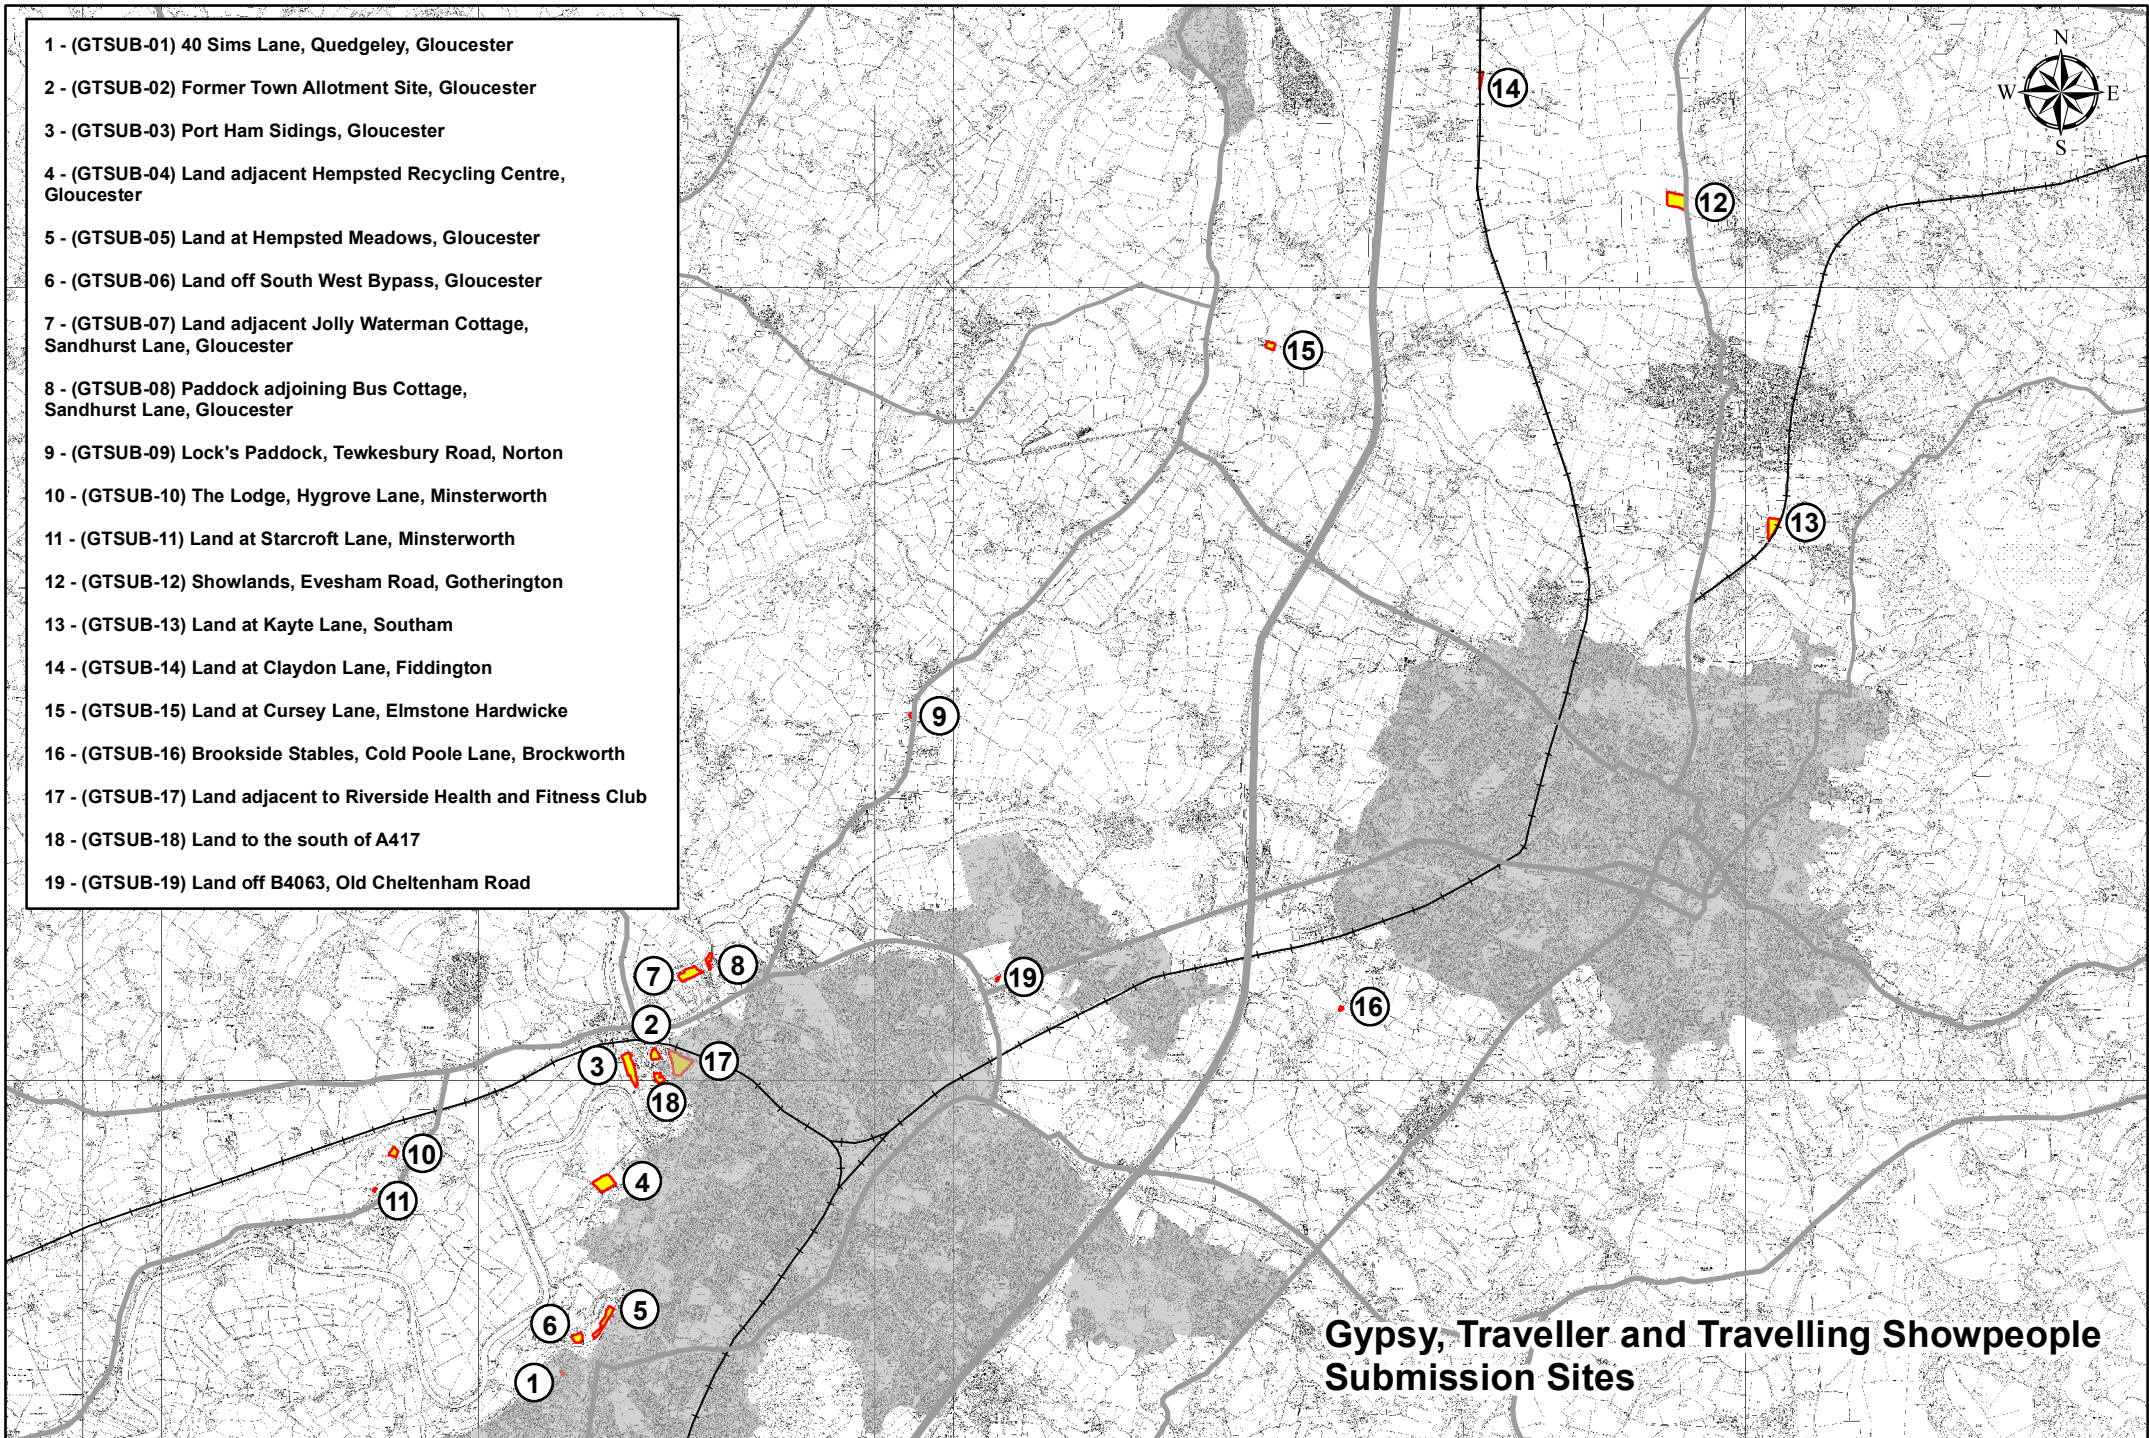

- 1 - (GTSUB-01) 40 Sims Lane, Quedgeley, Gloucester
- 2 - (GTSUB-02) Former Town Allotment Site, Gloucester
- 3 - (GTSUB-03) Port Ham Sidings, Gloucester
- 4 - (GTSUB-04) Land adjacent Hempsted Recycling Centre, Gloucester
- 5 - (GTSUB-05) Land at Hempsted Meadows, Gloucester
- 6 - (GTSUB-06) Land off South West Bypass, Gloucester
- 7 - (GTSUB-07) Land adjacent Jolly Waterman Cottage, Sandhurst Lane, Gloucester
- 8 - (GTSUB-08) Paddock adjoining Bus Cottage, Sandhurst Lane, Gloucester
- 9 - (GTSUB-09) Lock's Paddock, Tewkesbury Road, Norton
- 10 - (GTSUB-10) The Lodge, Hygrove Lane, Minsterworth
- 11 - (GTSUB-11) Land at Starcroft Lane, Minsterworth
- 12 - (GTSUB-12) Showlands, Evesham Road, Gotherington
- 13 - (GTSUB-13) Land at Kayte Lane, Southam
- 14 - (GTSUB-14) Land at Claydon Lane, Fiddington
- 15 - (GTSUB-15) Land at Cursey Lane, Elmstone Hardwicke
- 16 - (GTSUB-16) Brookside Stables, Cold Poole Lane, Brockworth
- 17 - (GTSUB-17) Land adjacent to Riverside Health and Fitness Club
- 18 - (GTSUB-18) Land to the south of A417
- 19 - (GTSUB-19) Land off B4063, Old Cheltenham Road

Gypsy, Traveller and Travelling Showpeople Submission Sites