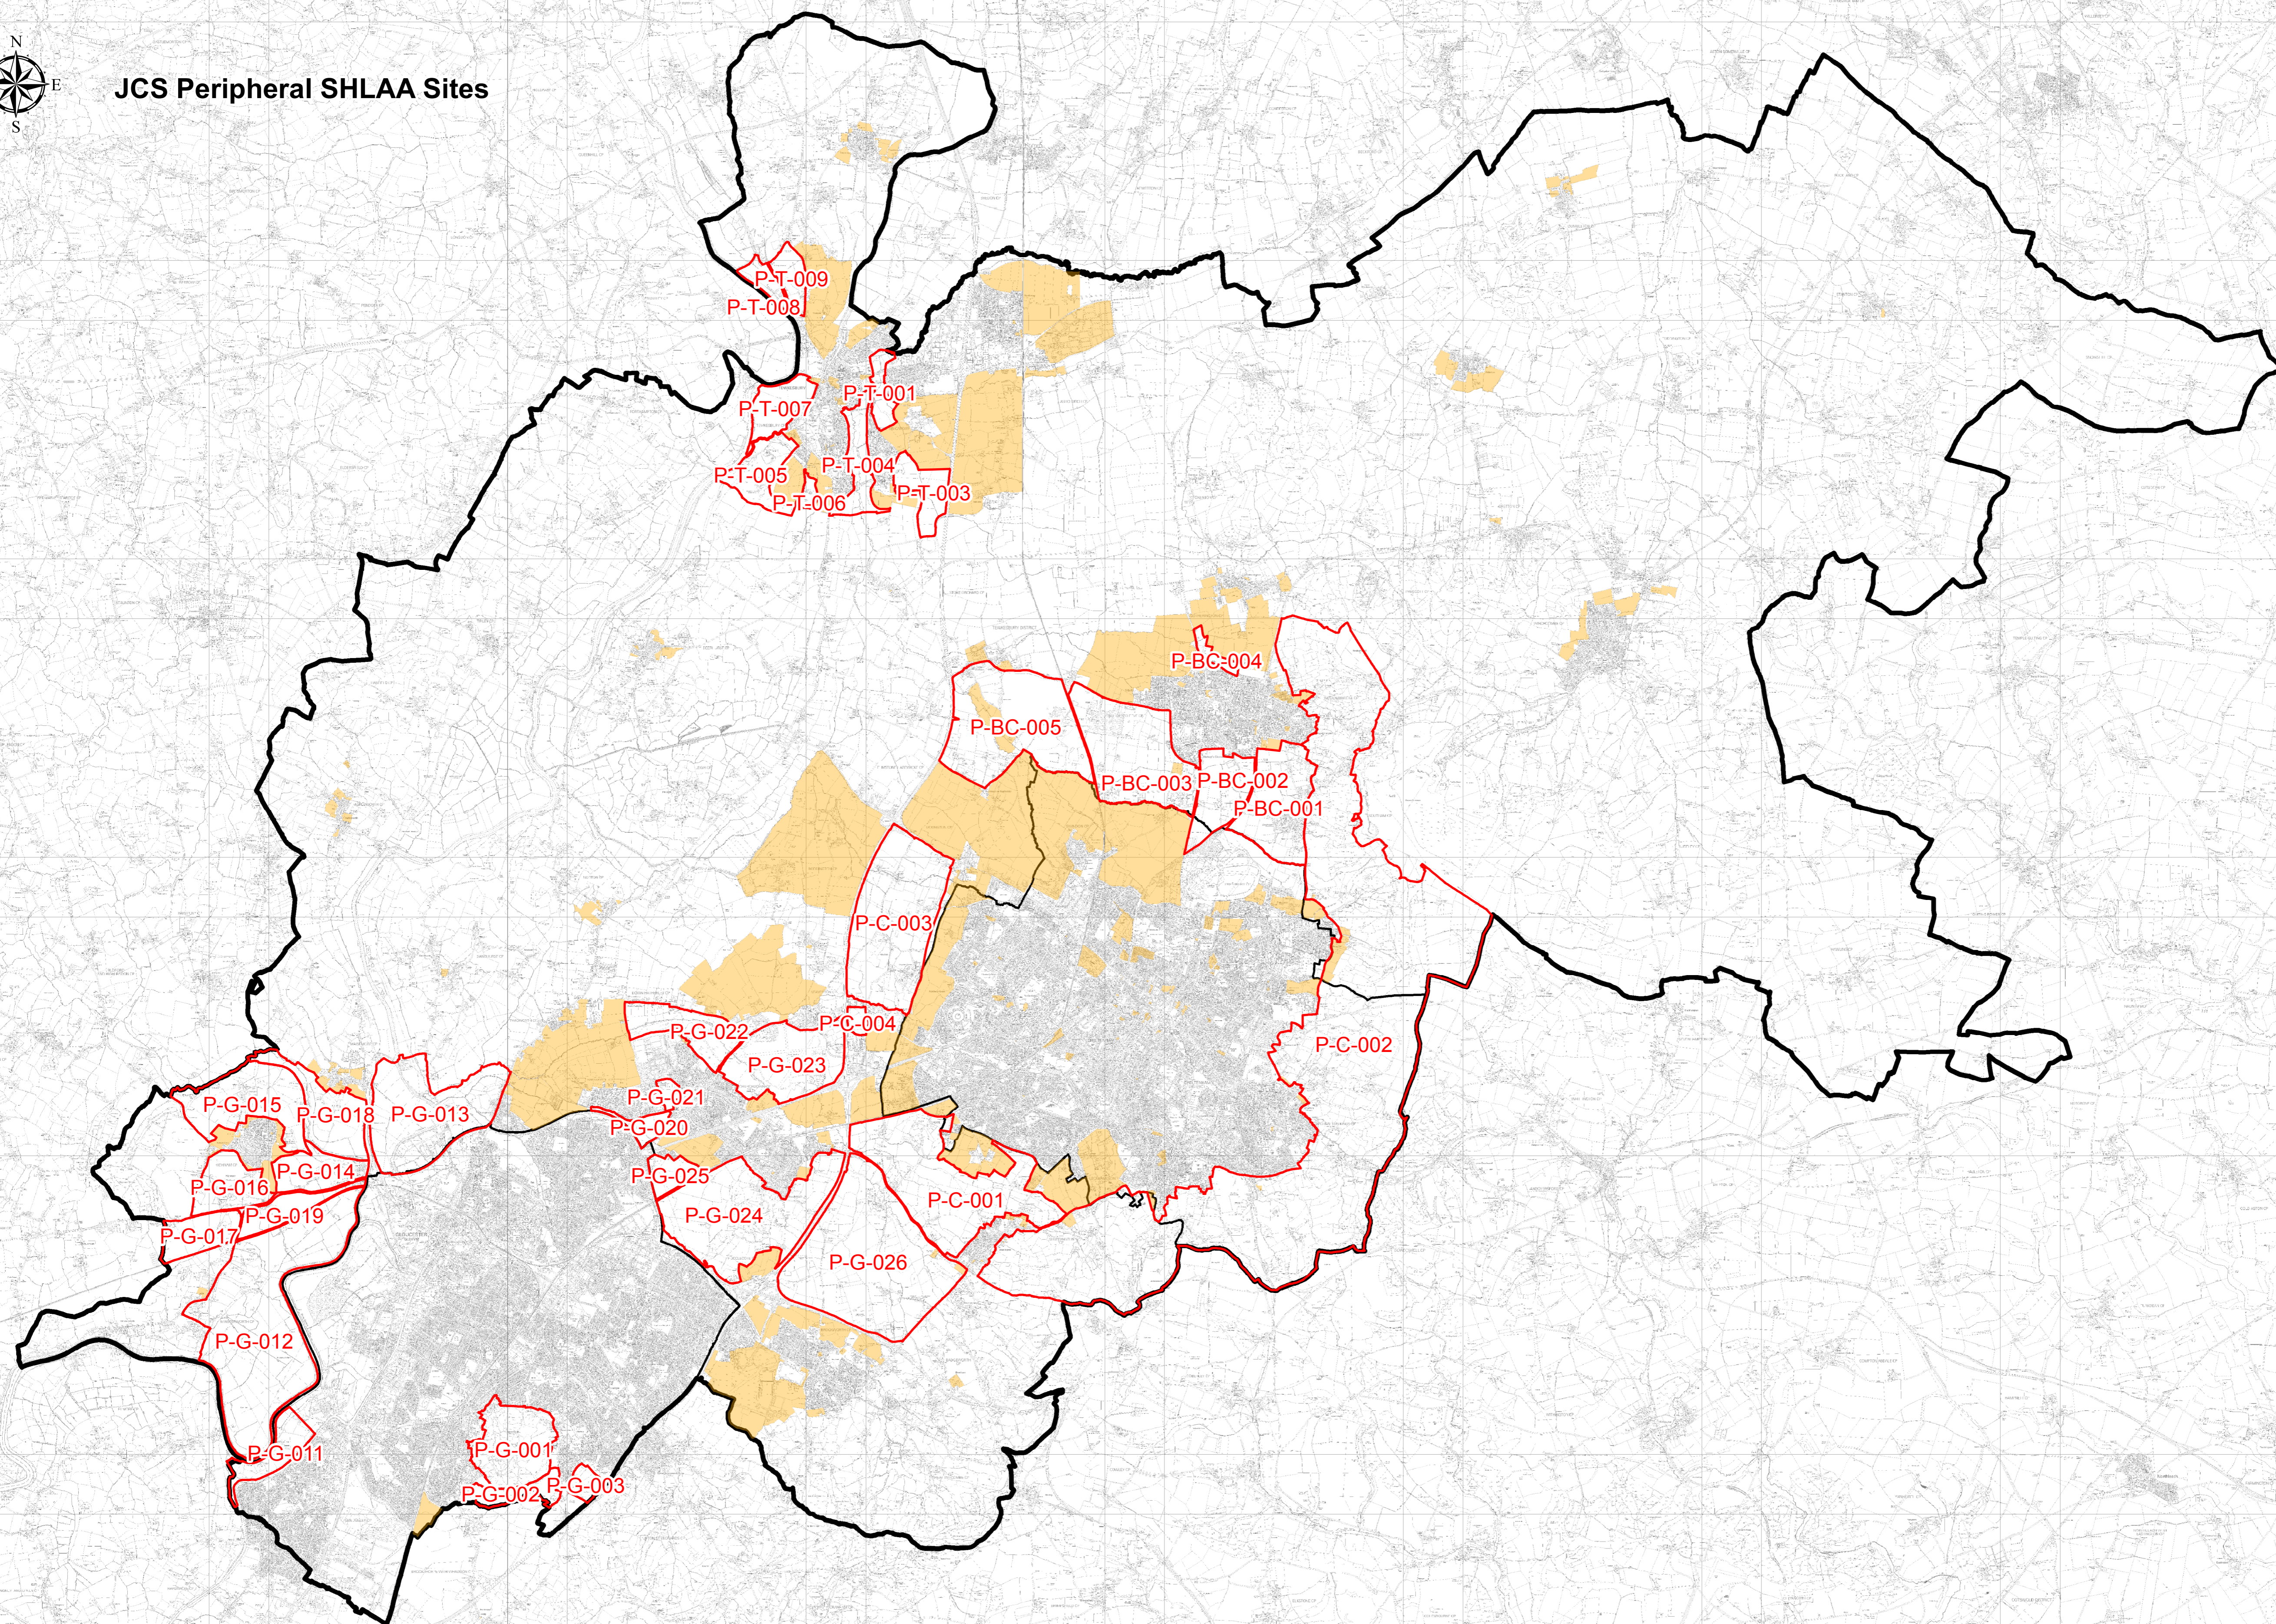

JCS Peripheral SHLAA Sites

- JCS Peripheral SHLAA Sites
- Other SHLAA Sites
- P-BC-001 - Land at Southam
- P-BC-002 - Land at Kayte Lane
- P-BC-003 - Land at Brockhampton, Hyde Lane
- P-BC-004 - Land at north Bishop's Cleeve
- P-BC-005 - Land beyond north west Cheltenham
- P-C-001 - Land at Badgeworth, Badgeworth Lane
- P-C-002 - Land at Leckhampton Hill
- P-C-003 - Land at Hayden Lane, Hayden
- P-C-004 - South East Staverton
- P-G-001 - Robinswood Hill
- P-G-002 - Robinswood Hill Golf Course
- P-G-003 - Land at Winneycroft Farm
- P-G-011 - Elmstone
- P-G-012 - West of river
- P-G-013 - Maisemore
- P-G-014 - Over (south Highnam)
- P-G-015 - Land to the north of Highnam
- P-G-016 - South west Highnam
- P-G-017 - Land south of A40
- P-G-018 - Land at north west Highnam
- P-G-019 - Land at south east Highnam
- P-G-020 - Churchdown west
- P-G-021 - Churchdown, Parkside Close
- P-G-022 - Brickhampton Golf Course
- P-G-023 - Staverton airport and surrounding land
- P-G-024 - Chosen Hill
- P-G-025 - Elmbridge Court
- P-G-026 - Land at north Brockworth
- P-T-001 - Land at Ashchurch Road
- P-T-003 - Land at Walton Cardiff
- P-T-004 - Land at Wheatpieces
- P-T-005 - Tewkesbury Borough Park Hotel
- P-T-006 - Land west of A38
- P-T-007 - Land west of river
- P-T-008 - Land west of Mythe Road
- P-T-009 - North Tewkesbury, Mythe Road