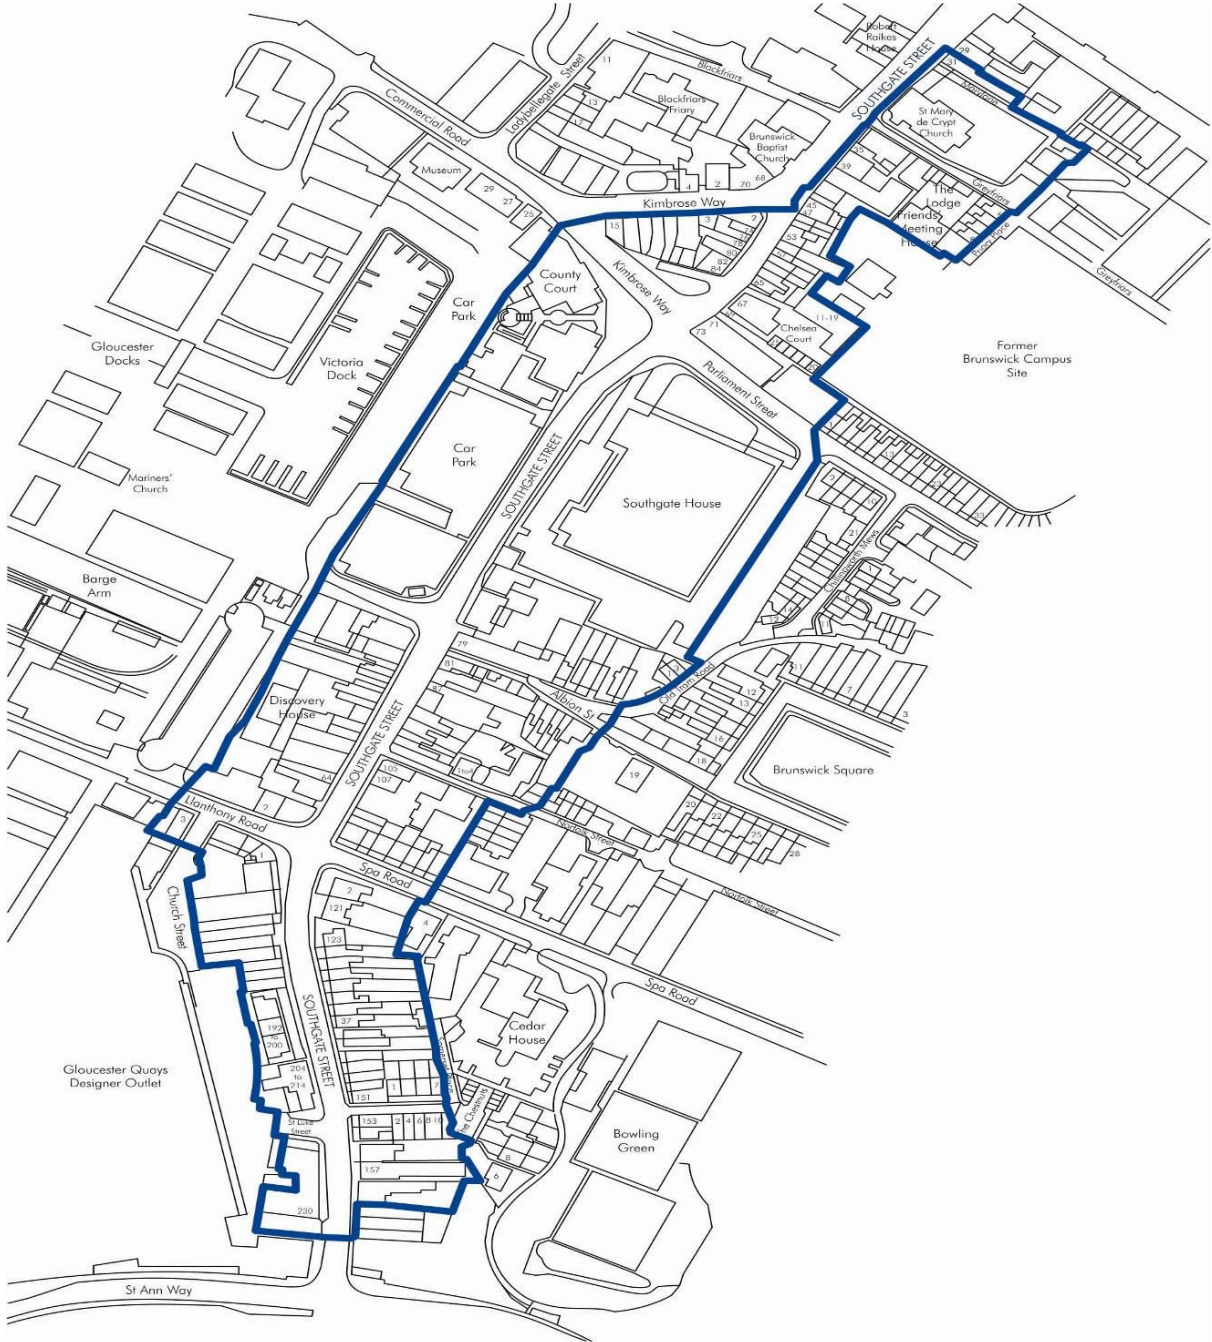

# The Southgate Street Townscape Heritage Initiative Area

Based upon the Ordnance Survey mapping with the permission of the  
Controller of Her Majesty's Stationery Office © Crown copyright 100019169 2012